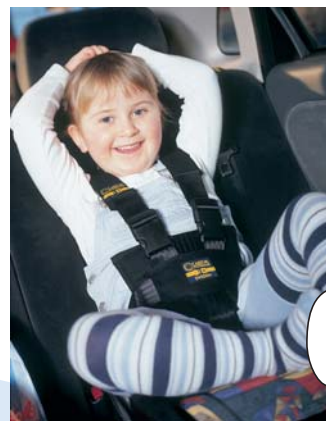

The seat cushion can be lengthened by means of a Velcro band under the seat. Lift the seat cushion and move it forward as the child grows. Maximum extension is 5 cm (2").

You can combine Carony Kids with Careva stabilisation belts for extra security and support.

My car seat has become a wheelchair! Good, isn't it!