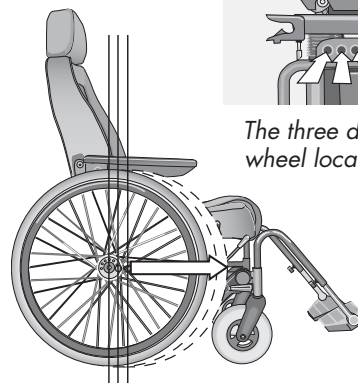

With CARONY you can move in and out of the vehicle without actually needing to rise from the seat. It's the seat itself that moves from the wheelchair wheel unit to the swivel base inside the car. It's easy and comfortable for both the passenger and the person assisting.

1. Start by turning the swivel base in the car outwards and dock the Carony wheelchair to it.

2. Undo the catch and push the seat across to the revolving seat frame.

3. Loosen the Carony wheel unit and turn the seat into its correct position in the car. Store the wheel unit in the boot.

Smooth and easy to use, even at home!

Driving characteristics as an "ordinary" wheelchair.

Apart from being a transport wheelchair, the CARONY 24" is also a comfort wheelchair, smooth and easy to use in the home, outside and in the car. It has all the advantages of the CARONY system including practical accessories for various needs and functions. See page 7 for more information on accessories.

The three different drive wheel locations for best positioning.

CARONY®

Kids The chair that grows with your child!

CARONY Kids does away with having to lift the child and simplifies transport to and from the car. CARONY Kids adapts to your child as the length of the seat cushion can be adjusted to follow to the growth of the child. The cushion and backrest can be washed and changed, if you wish. When the child has grown out of the chair, it can be converted to adult size with the help of a kit from Autoadapt.