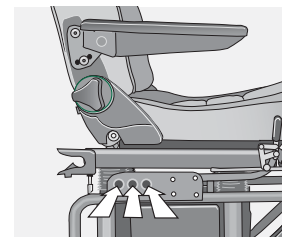

The three different drive wheel locations for best positioning.